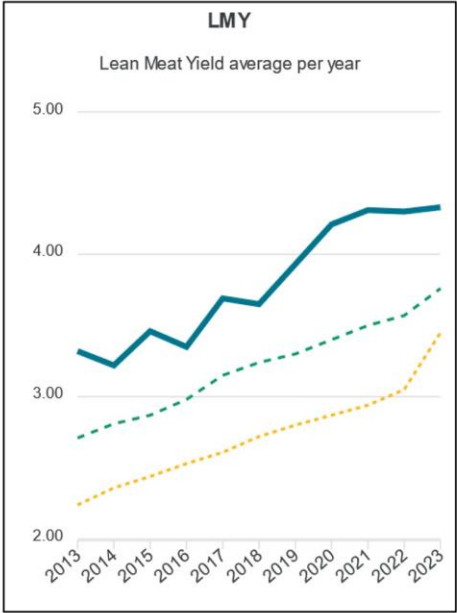

POLL DORSETS

ASBVs Genetic Trends

— : Pepperton   - - - : Breed   ····· : Analysis (target)