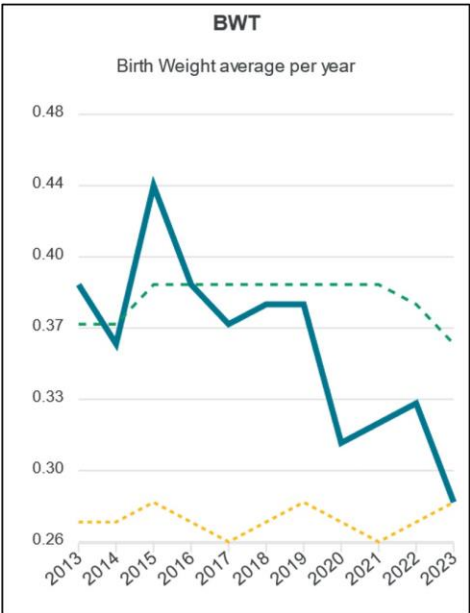

POLL DORSETS

ASBVs Genetic Trends

— : Pepperton   - - - : Breed   ····· : Analysis (target)