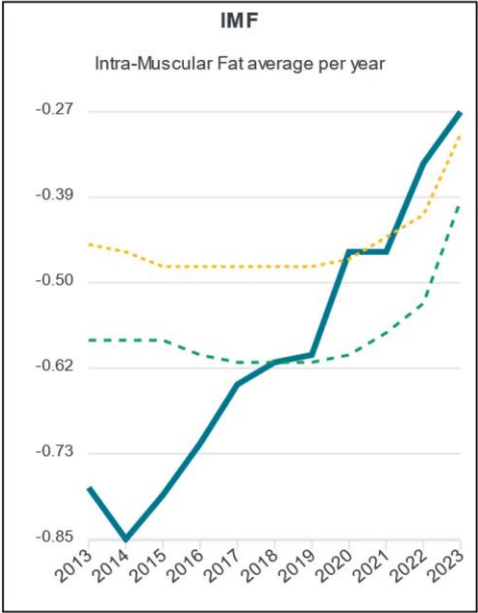

POLL DORSETS

ASBVs Genetic Trends

— : Pepperton   - - - : Breed   ····· : Analysis (target)