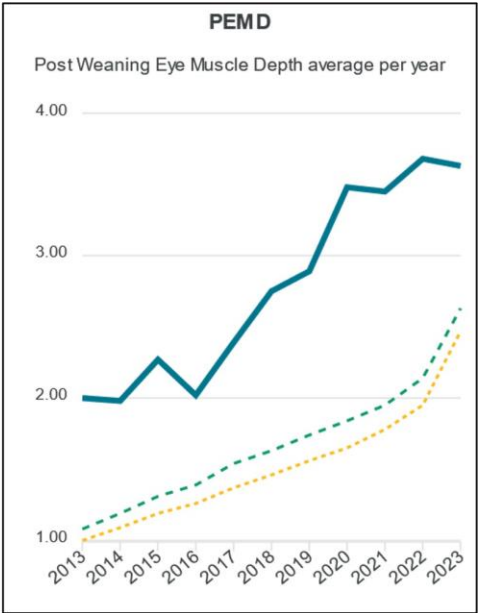

POLL DORSETS

ASBVs Genetic Trends

— : Pepperton   - - - : Breed   ····· : Analysis (target)