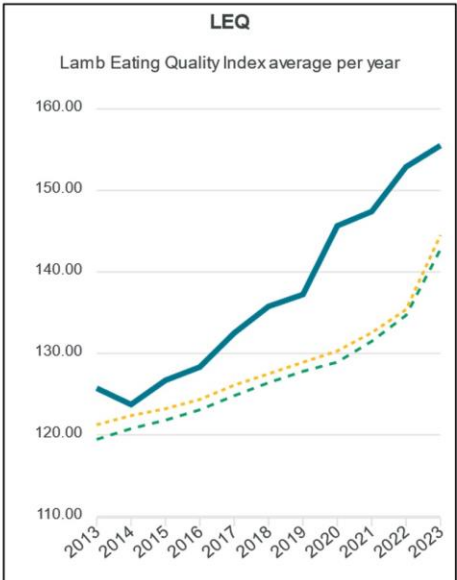

POLL DORSETS

ASBVs Genetic Trends

— : Pepperton   - - - : Breed   ····· : Analysis (target)