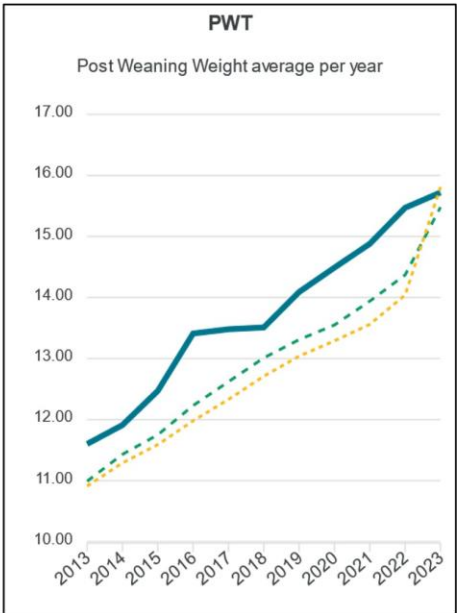

POLL DORSETS

ASBVs Genetic Trends

— : Pepperton   - - - : Breed   ····· : Analysis (target)