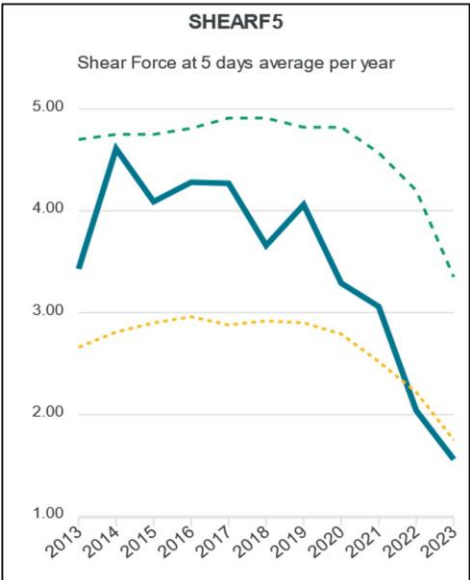

POLL DORSETS

ASBVs Genetic Trends

— : Pepperton   - - - : Breed   ····· : Analysis (target)