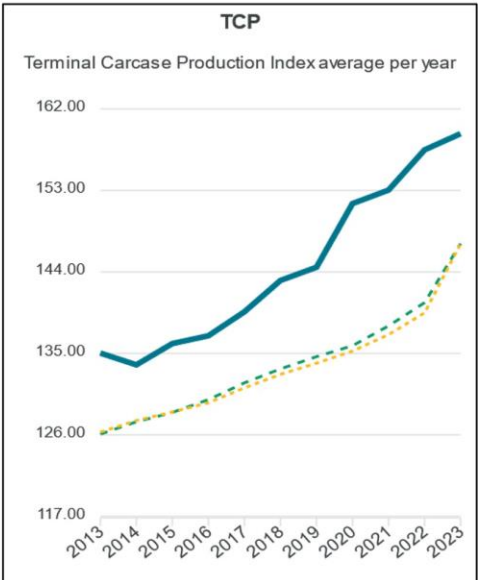

POLL DORSETS

ASBVs Genetic Trends

— : Pepperton   - - - : Breed   ····· : Analysis (target)