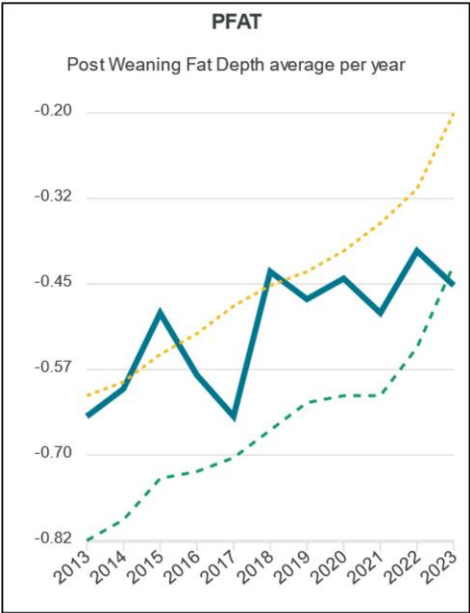

POLL DORSETS

ASBVs Genetic Trends

— : Pepperton   - - - : Breed   ····· : Analysis (target)